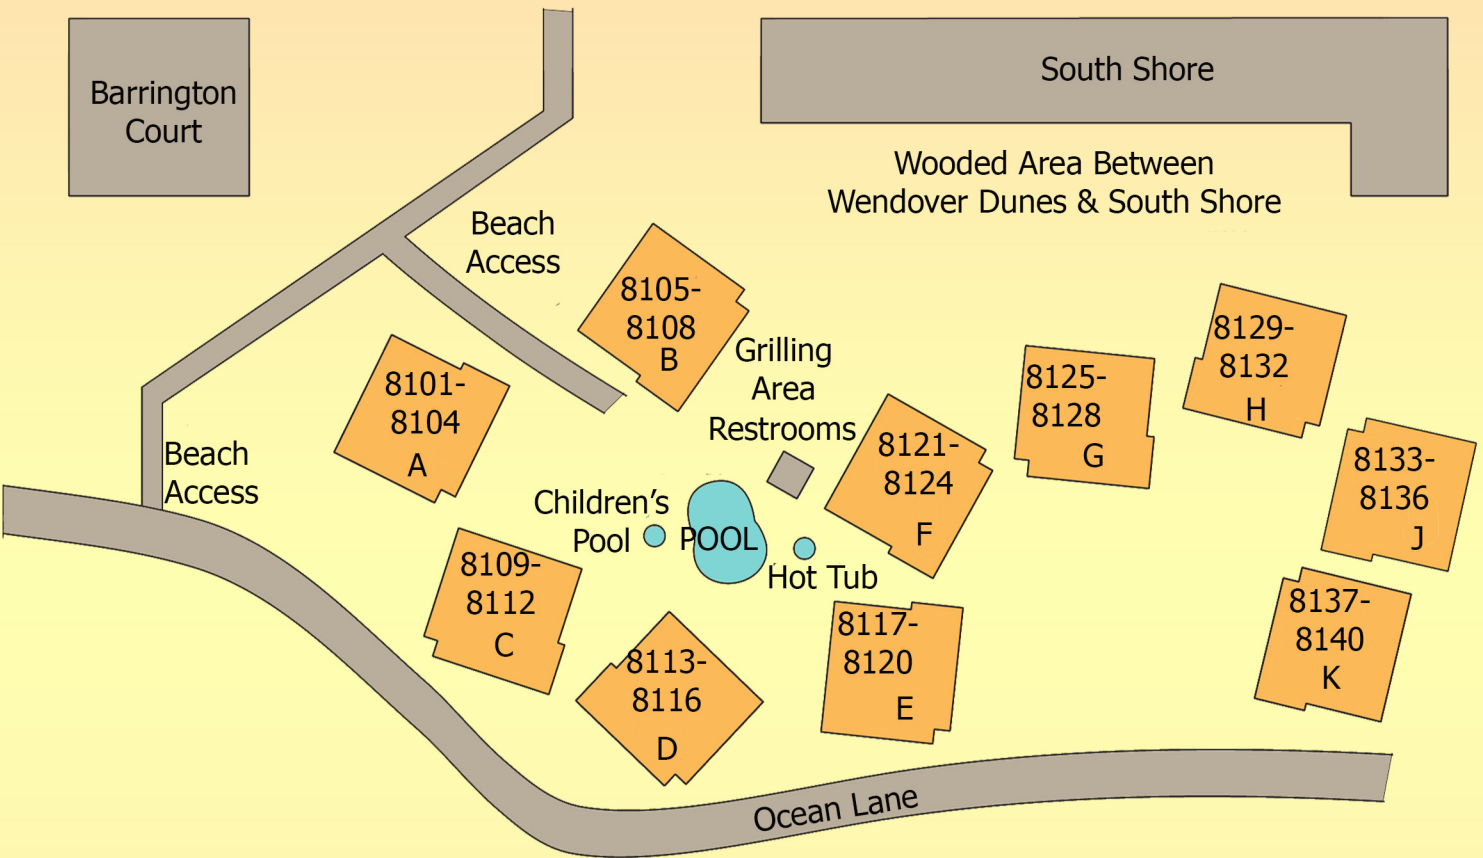

# Palmetto Dunes-Wendover Dunes

Ocean

## Directions:

From I-95 take Exit 8 for Highway 278.  
Stay straight on Highway 278 for about 25 miles.  
Turn left into Palmetto Dunes. Please make sure your Gate Pass is visible.  
Stay straight for about 1/2 mile.  
Wendover Dunes will be on your left.

## Address for GPS:

#8101-8116- 87 Ocean Lane, Hilton Head Island, SC 29928  
#8117-8140- 89 Ocean Lane, Hilton Head Island, SC 29928

*Sunset Rentals*